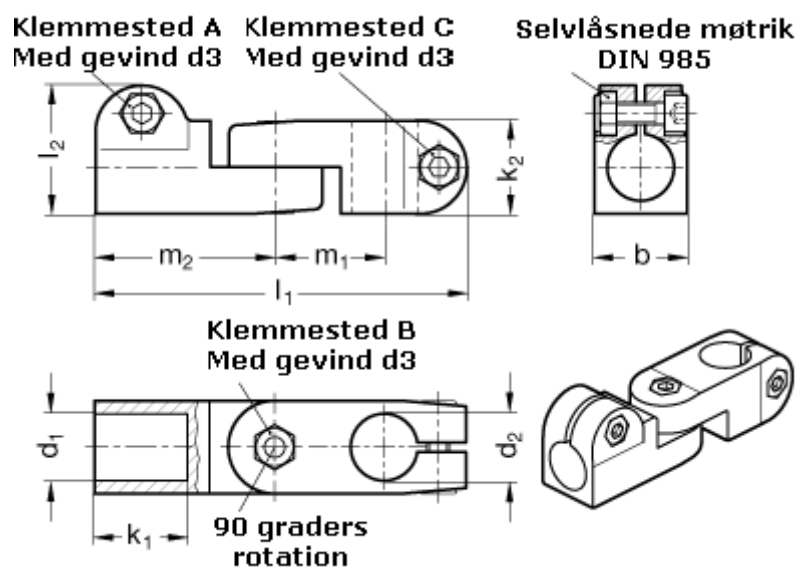

Article number: 20283B16B162BL
Description: E+G swivel clamp
GN283-B16-B16-2-BL

Measures

$b = 25$	$m1 = 29.5$
$d1 = B16$	$m2 = 48.5$
$d2 = B16$	
$d3 = M 6$	
$k1 = 25$	
$k2 = 25$	
$l1 = 100$	
$l2 = 34.5$	